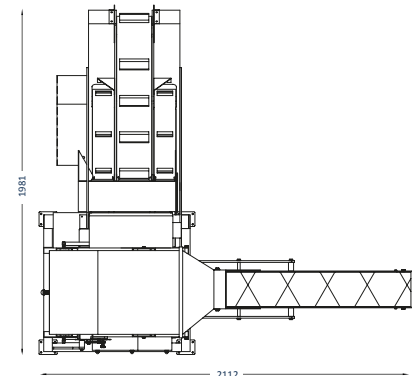

TECHNICAL DATA

FEATURE	DATA
Operators	1
Voltage range (1)	220- 480V 50-60Hz
Power (1)	1,8kW/3 phase
Controls	24V
LxWxH (2)	2112x1981x1580 mm
Weight (3)	502 kg
Working width (2)	-
Water usage (4)	-
Water connection	1/2"
Air usage	-
Air connection	-
Speed (5)	Variable: up to 70 pcs. per minute

(1) depending on requested voltage
 (2) 1mm = 0,03937 inches
 (3) 1kg = 2,20462 pounds
 (4) spray system is optional if required

FOOTPRINT

Due to the high degree of customization possibilities, technical data of the final product may vary.